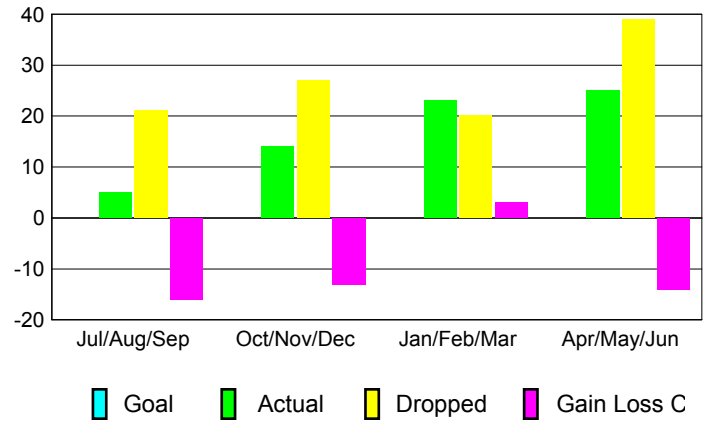

GMT: **JØRN ANDERSEN**

Location: **SWEDEN**

GMT CA: **4**

**CLUBS**

Month	New Club Goal	Actual New Clubs	Actual Dropped Clubs	Gain/Loss of Clubs
<b>2012-2013</b>				
Jul/Aug/Sep		0	0	0
Oct/Nov/Dec		0	0	0
Jan/Feb/Mar		0	0	0
Apr/May/June		0	0	0
<b>Totals</b>		<b>0</b>	<b>0</b>	<b>0</b>

**Club Results 2012-2013**  
Goal, New, Dropped, Gain/Loss

**YTD Status Quo Clubs 2012-2013**

Status Quo Clubs Compared to Status Quo Members

**Club Gain/Loss 2012-2013**

**MEMBERSHIP**

Month	Net Memb Goal	Actual New Memb	Actual Dropped Memb	Gain/Loss of Memb
<b>2012-2013</b>				
Jul/Aug/Sep		5	21	-16
Oct/Nov/Dec		14	27	-13
Jan/Feb/Mar		23	20	3
Apr/May/June		25	39	-14
<b>Totals</b>		<b>67</b>	<b>107</b>	<b>-40</b>

**Membership Results 2012-2013**  
Goal, New, Dropped, Gain/Loss

**Gender Comparison 2012-2013**

**Membership Gain/Loss 2012-2013**